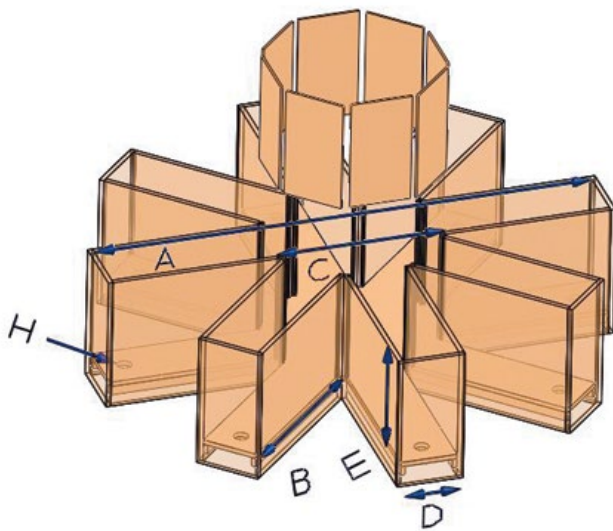

RADIAL ARM MAZE

Drawings and images are not shown proportionally for illustration purposes.

Features & Benefits

- » Made of durable and easy to clean ABS plastic or acrylic
- » Available in black, white, beige or clear walls with colored or clear floors
- » Interchangeable plain and pellet feeder floors
- » Includes manual doors at each arm
- » Designed for optimal use with SDI ANY-maze video tracking system that features:
 - › User defined zones
 - › Tracks distance traveled, speed and resting time in each zone
 - › Customizable Reports

RADIAL ARM MAZE SPECIFICATIONS

	MAZE DIMENSIONS					
Mouse	(A) 26.45"	(B) 9"	(C) 8.45"	(D) 3"	(E) 6"	(H) .75" Diam. x .5" Deep
Rat	(A) 47.86"	(B) 18.5"	(C) 10.86"	(D) 4"	(E) 10"	(H) 1" Diam. x .75" Deep
Material Composition	.25" ABS Plastic - solid color mazes, .25" acrylic for clear wall mazes					
Color Options	Black, White, Beige or Clear Walls					