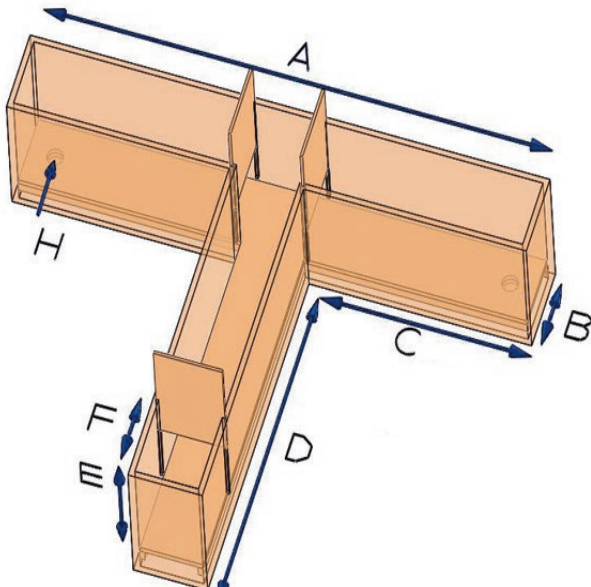

T MAZE

Drawings and images are not shown proportionally for illustration purposes.

Features & Benefits

- » Made of durable and easy to clean ABS plastic or acrylic
- » Available in black, white, beige or clear walls with colored or clear floors
- » Interchangeable plain and pellet feeder floors
- » Includes manual doors at each upper arm and starter door in base leg
- » Designed for optimal use with SDI ANY-maze video tracking system that features:
 - › User defined zones
 - › Tracks distance traveled, speed and resting time in each zone
 - › Customizable Reports

T MAZE SPECIFICATIONS

	MAZE DIMENSIONS						
Mouse	(A) 24"	(B) 3"	(C) 10.5"	(D) 15"	(E) 5"	(F) 3.5"	(H) .75" Diam. X .5" Deep
Rat	(A) 36"	(B) 4"	(C) 16"	(D) 22"	(E) 10"	(F) 7.25"	(H) 1" Diam. X .75" Deep
Material Composition	.25" ABS Plastic - solid color mazes, .25" acrylic for clear wall mazes						
Color Options	Black, White, Beige or Clear Walls						