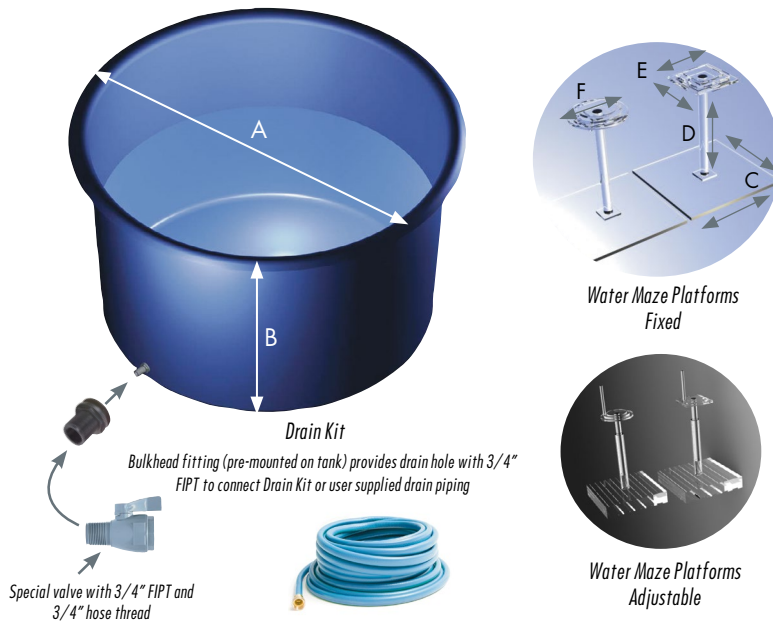

# WATER TEST COMPONENTS

## Features & Benefits

- » Tank available in blue or white
- » Platforms are clear acrylic either fixed height or adjustable height
- » Walls are seamless, eliminating inadvertent cues
- » Designed for optimal use with SDI ANY-maze video tracking system that features:
  - › User defined zones
  - › Tracks distance traveled, speed and resting time in each zone
  - › Customizable Reports

Note: Drawings and images are not shown proportionally for illustration purposes.

## WATER TEST COMPONENTS SPECIFICATIONS

Mouse Tank Dimensions	(A) 48"	(B) 32"	235 GAL, 49 LBS (empty)				
Rat Tank Dimensions	(A) 72"	(B) 32"	525 GAL, 84 LBS, 73 LBS (empty)				
Platform Dimensions							
Square Fixed	(C) 12" x 12"	(D) 12.76"	(E) 4" x 4"	Round Fixed	(C) 12" x 12"	(D) 12.76"	(F) 4" diam.
Square Adjustable	(C) 12" x 12"	(D) 12.76"- 22"	(E) 4" x 4"	Round Adjustable	(C) 12" x 12"	(D) 12.76"- 22"	(F) 4" diam.
Platform Material Composition	Acrylic						
Tank Material Composition	Polyethylene						
Tank Color Options	Blue, White						