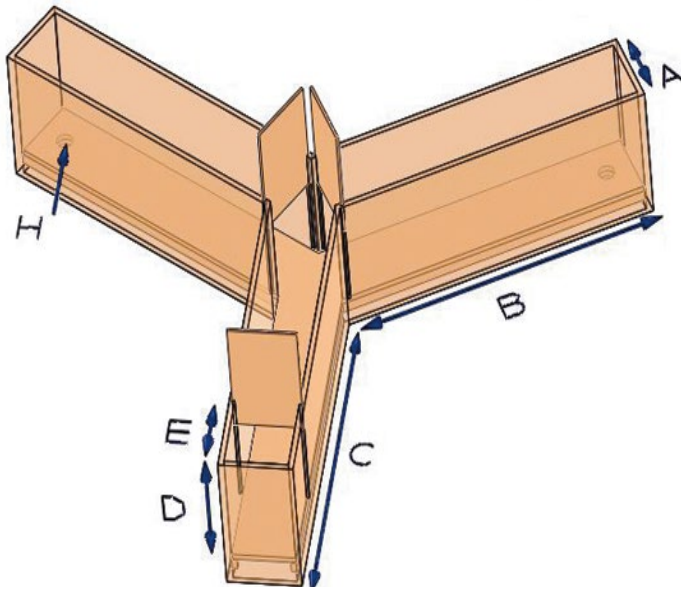

# Y MAZE

Drawings and images are not shown proportionally for illustration purposes.

## Features & Benefits

- » Made of durable and easy to clean ABS plastic or acrylic
- » Available in black, white, beige or clear walls with colored or clear floors
- » Interchangeable plain and pellet feeder floors
- » Includes manual doors at each upper arm and starter door in base leg
- » Designed for optimal use with SDI ANY-maze video tracking system that features:
  - › User defined zones
  - › Tracks distance traveled, speed and resting time in each zone
  - › Customizable Reports

## Y MAZE SPECIFICATIONS

	MAZE DIMENSIONS					
Mouse	(A) 3"	(B) 15"	(C) 15"	(D) 5"	(E) 3.5"	(H) .75" Diam. X .5" Deep
Rat	(A) 4"	(B) 22"	(C) 22"	(D) 10"	(E) 7"	(H) 1" Diam. X .75" Deep
Material Composition	.25" ABS Plastic - solid color mazes, .25" acrylic for clear wall mazes					
Color Options	Black, White, Beige or Clear Walls					