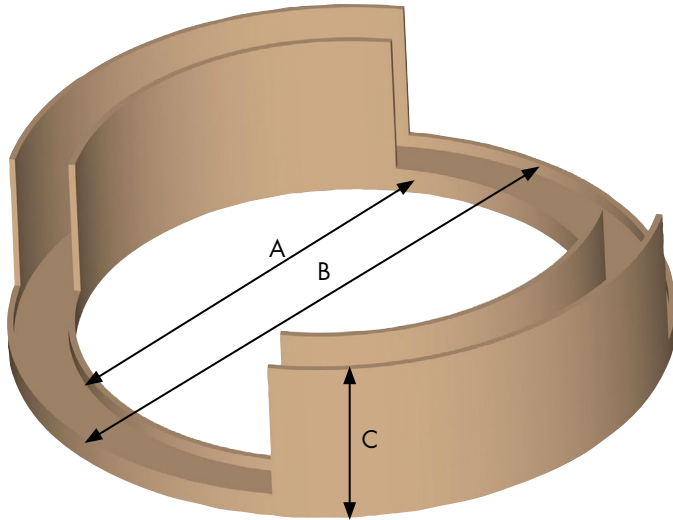

# ZERO MAZE

*Drawings and images are not shown proportionally for illustration purposes.*

## Features & Benefits

- » Made of durable and easy to clean ABS plastic
- » Available in black, white or beige
- » One surface of the maze is smooth; the other is slightly textured
- » Designed for optimal use with SDI ANY-maze video tracking system that features:
  - › User defined zones
  - › Tracks time spent and distance traveled, speed and resting time in each zone
  - › Customizable Reports

## ZERO MAZE SPECIFICATIONS

### MAZE DIMENSIONS

Mouse	Inside Wall: (A) 20" Diam. / 62.83" Circum.	Outside Wall: (B) 24" Diam. / 75.40" Circum. (C) 6"
	3 Legs Adjustable for leveling (not shown): 19.75" - 20.75"	
Rat	Inside Wall: (A) 40" Diam. / 125.66" Circum.	Outside Wall: (B) 48" Diam. / 150.8" Circum. (C) 8"
	6 Legs Adjustable for leveling (not shown): 19.75" - 20.75"	
Material Composition	.25" ABS Plastic	
Color Options	Black, White, Beige	